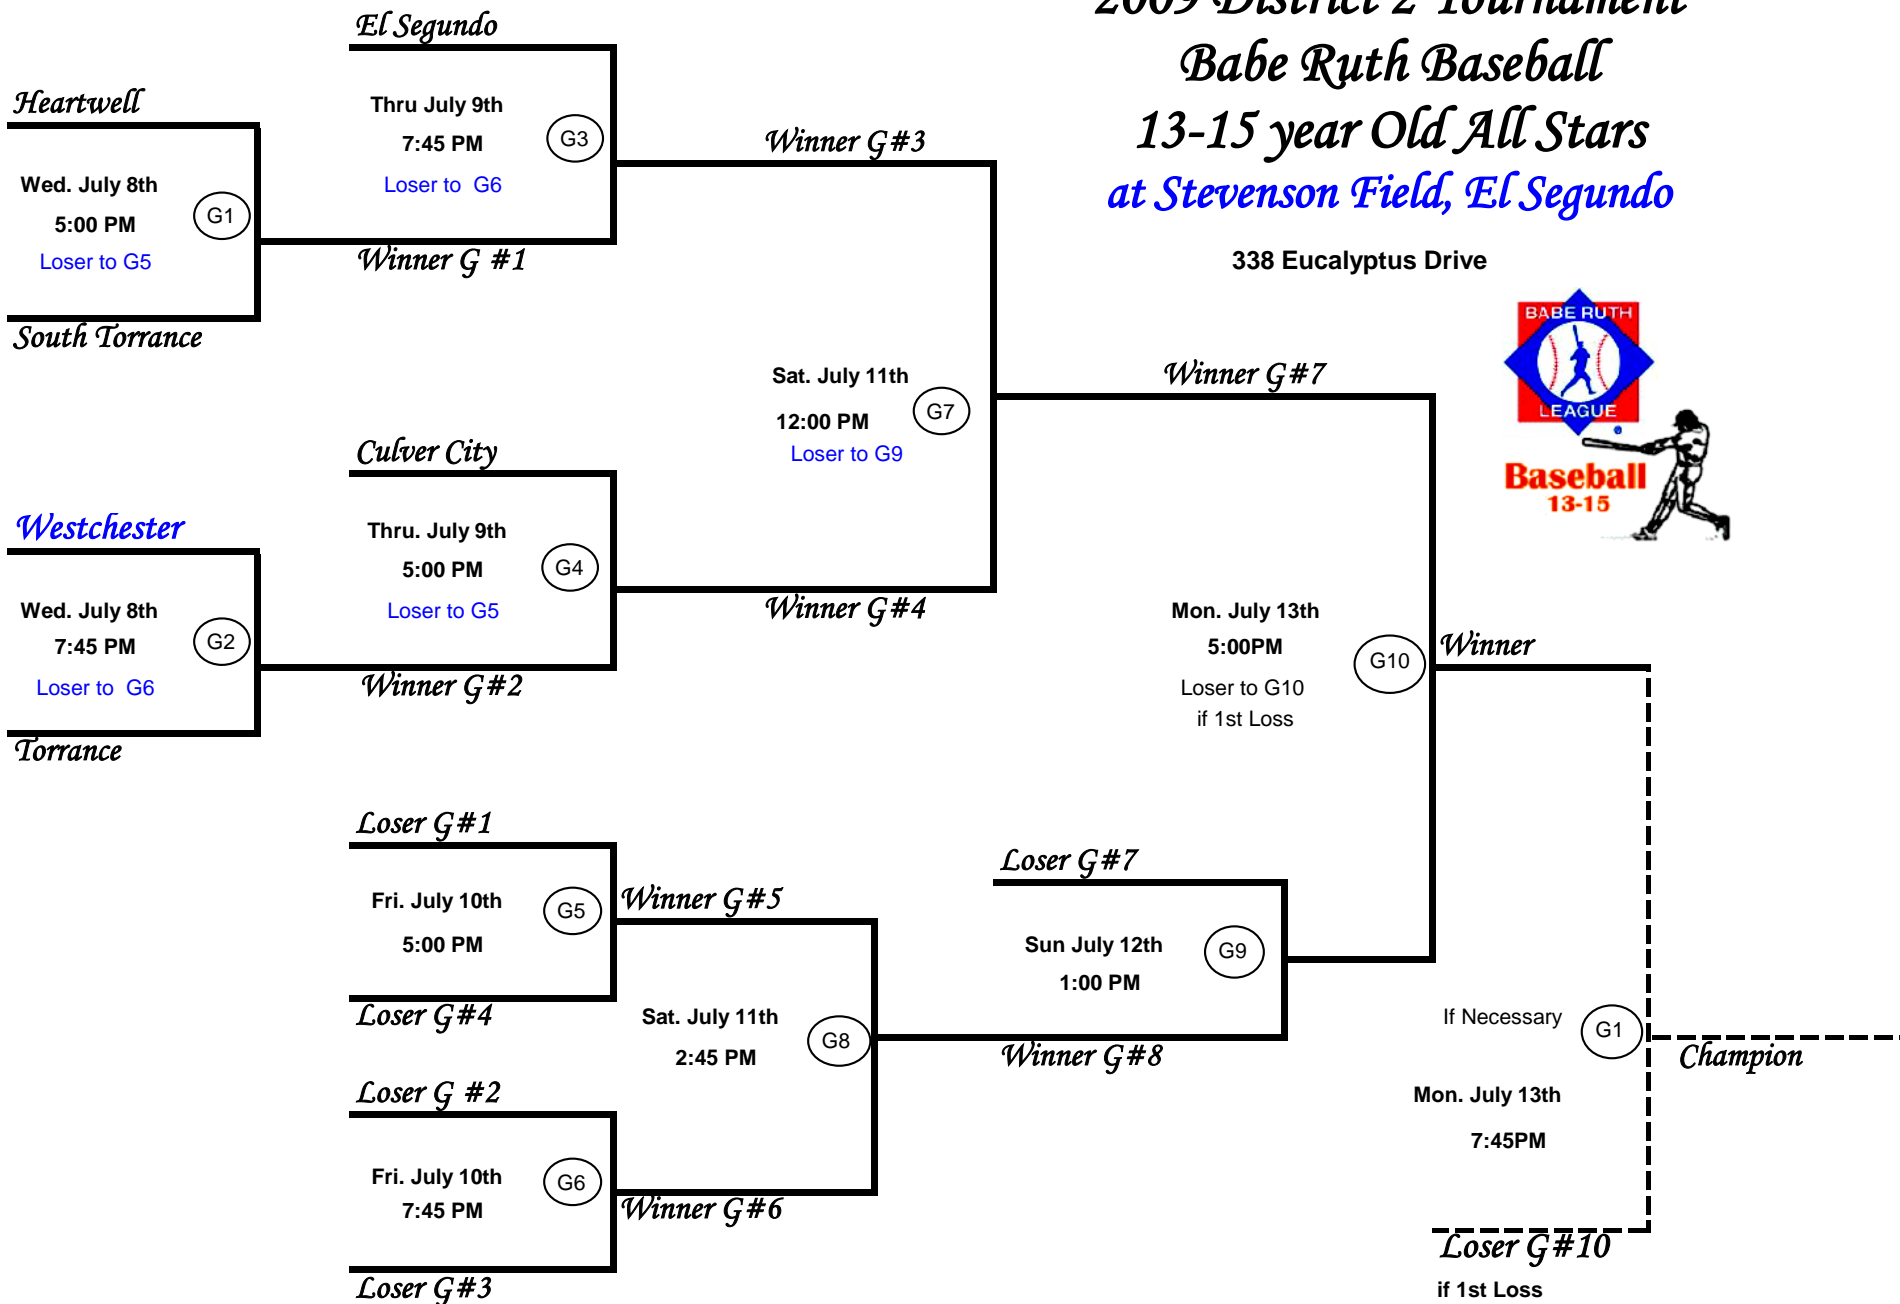

6 Team Double Elimination Bracket

2009 District 2 Tournament Babe Ruth Baseball 13-15 year Old All Stars at Stevenson Field, El Segundo

338 Eucalyptus Drive

All Teams to be at Field a minimum of 1 hour before Game time