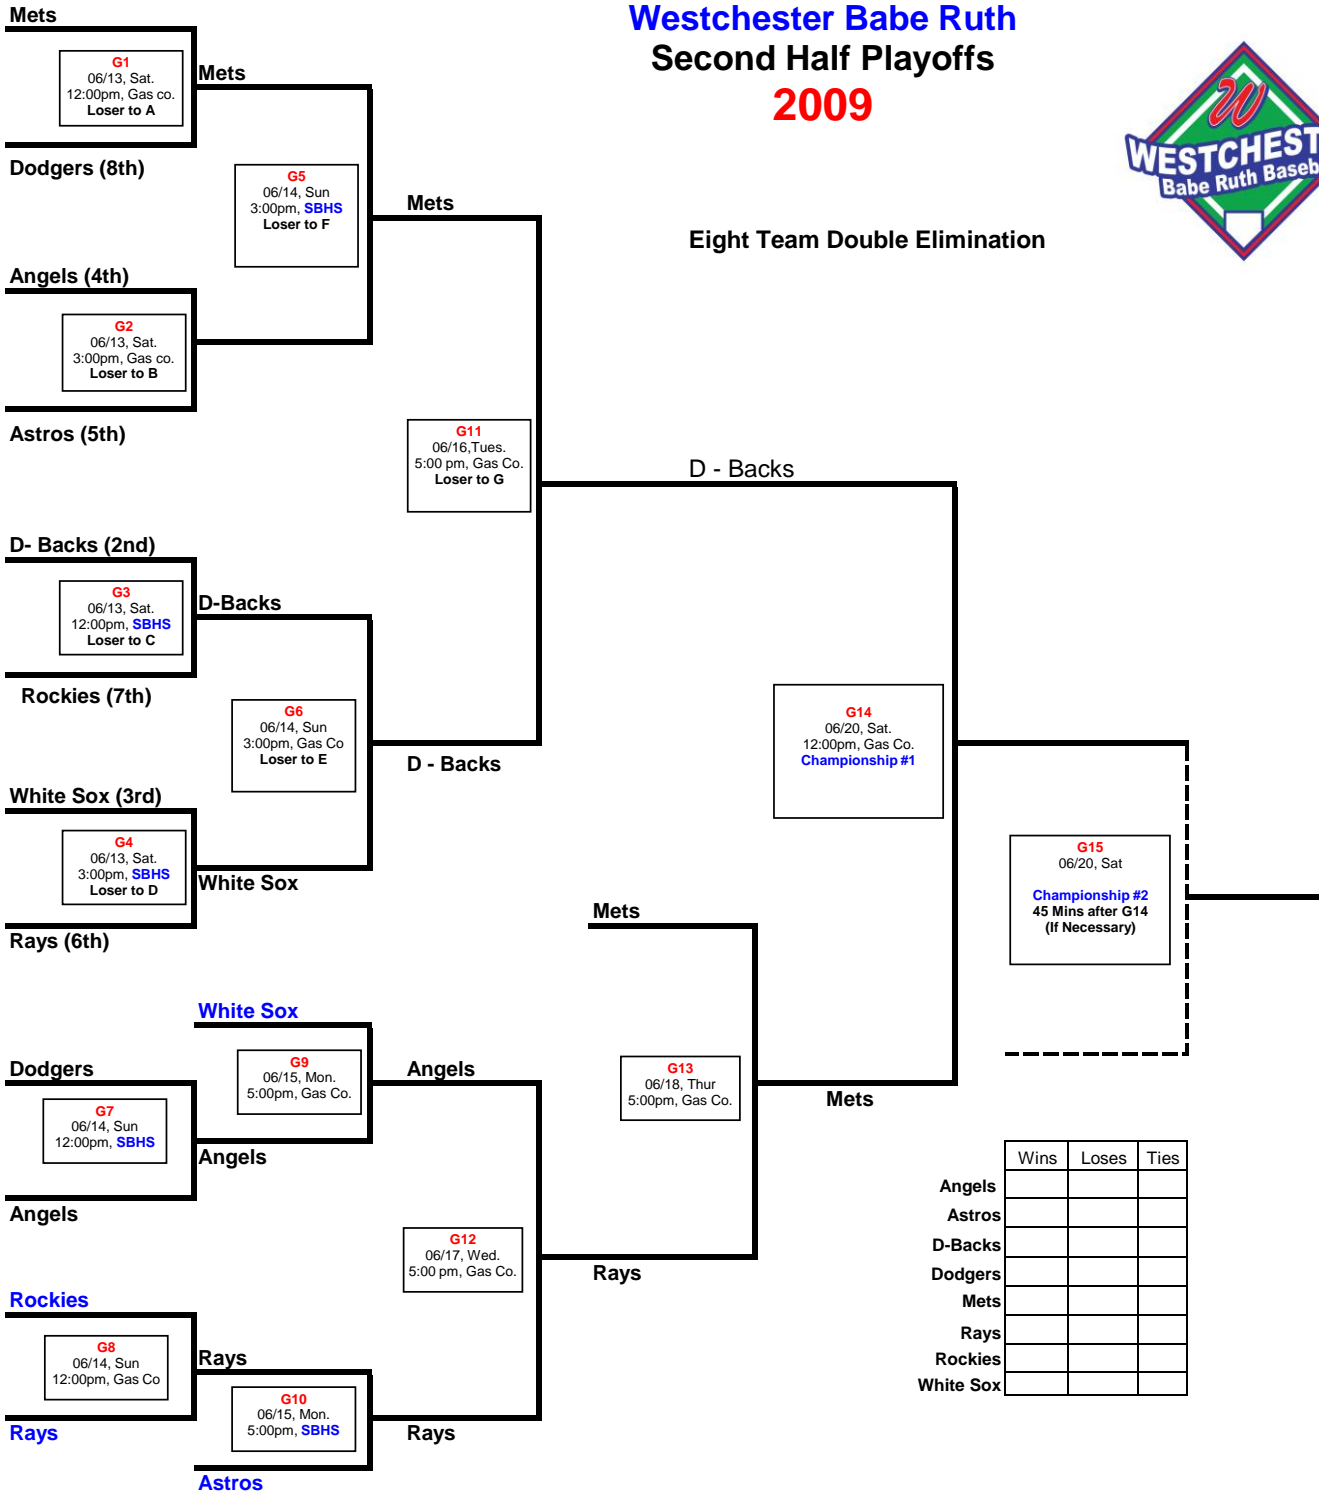

Westchester Babe Ruth Second Half Playoffs 2009

Eight Team Double Elimination

	Wins	Loses	Ties
Angels			
Astros			
D-Backs			
Dodgers			
Mets			
Rays			
Rockies			
White Sox			