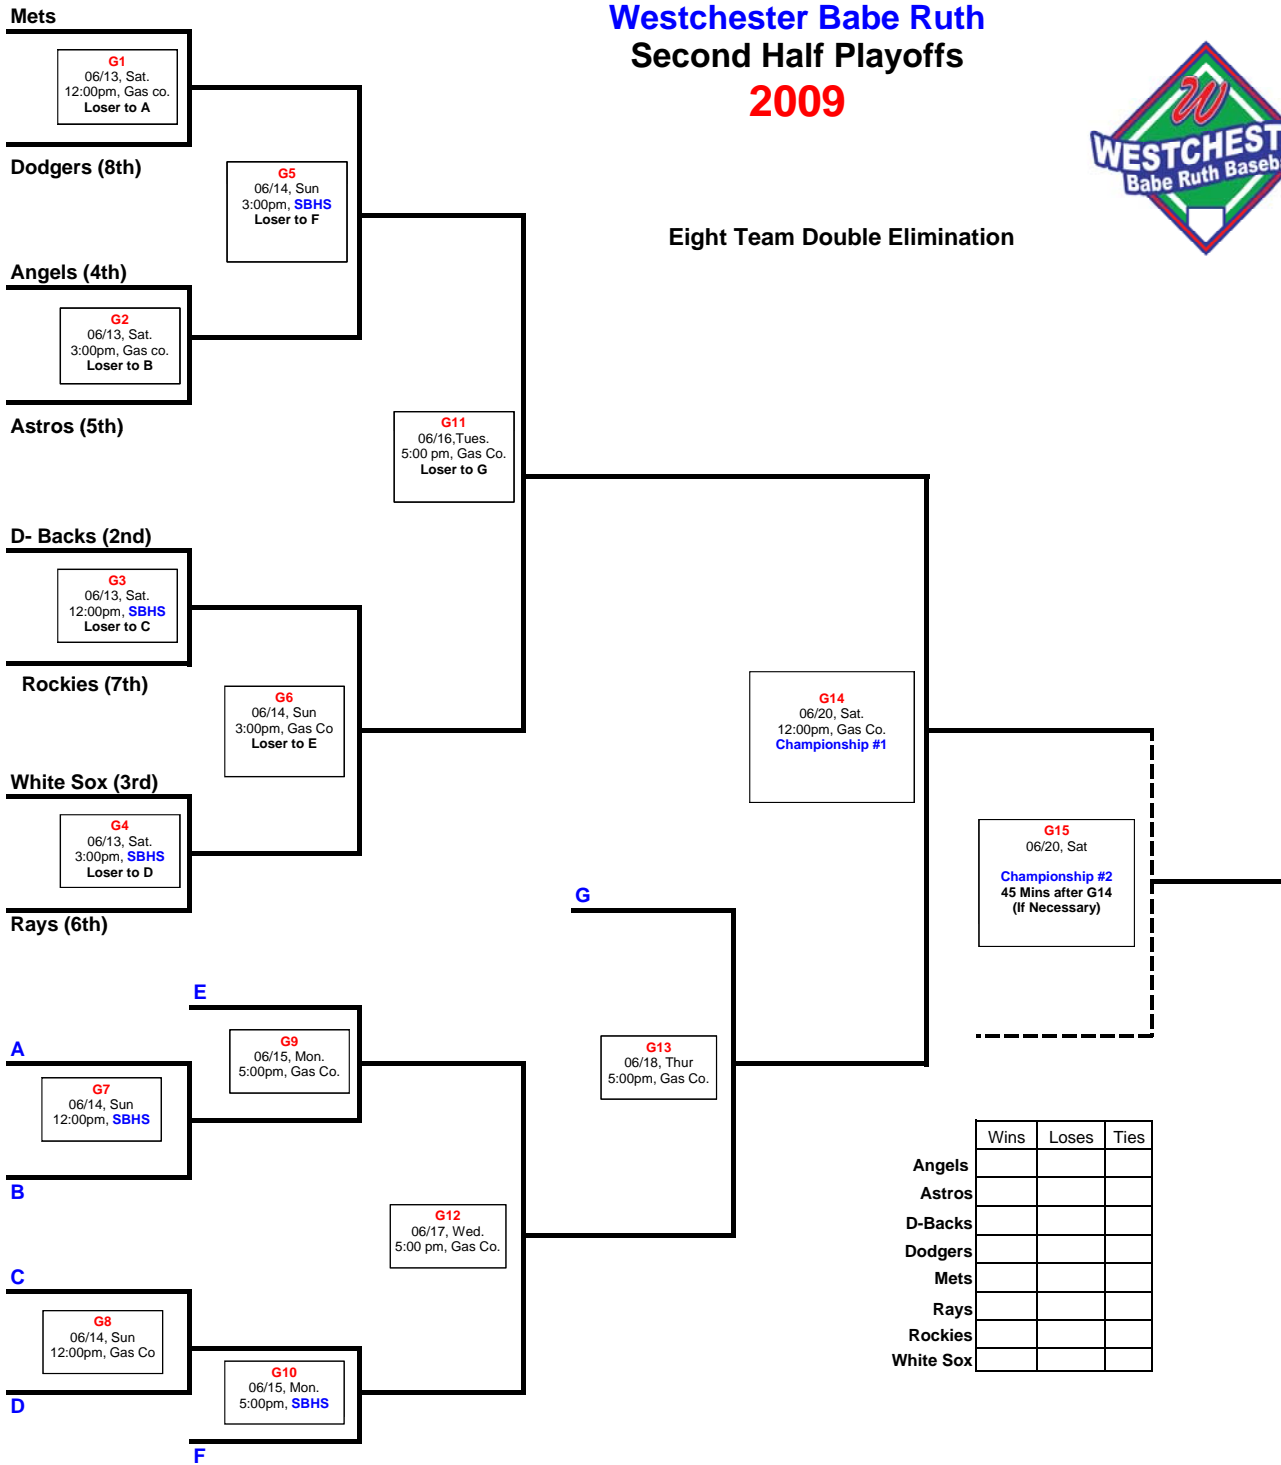

Westchester Babe Ruth Second Half Playoffs 2009

Eight Team Double Elimination

	Wins	Loses	Ties
Angels			
Astros			
D-Backs			
Dodgers			
Mets			
Rays			
Rockies			
White Sox			