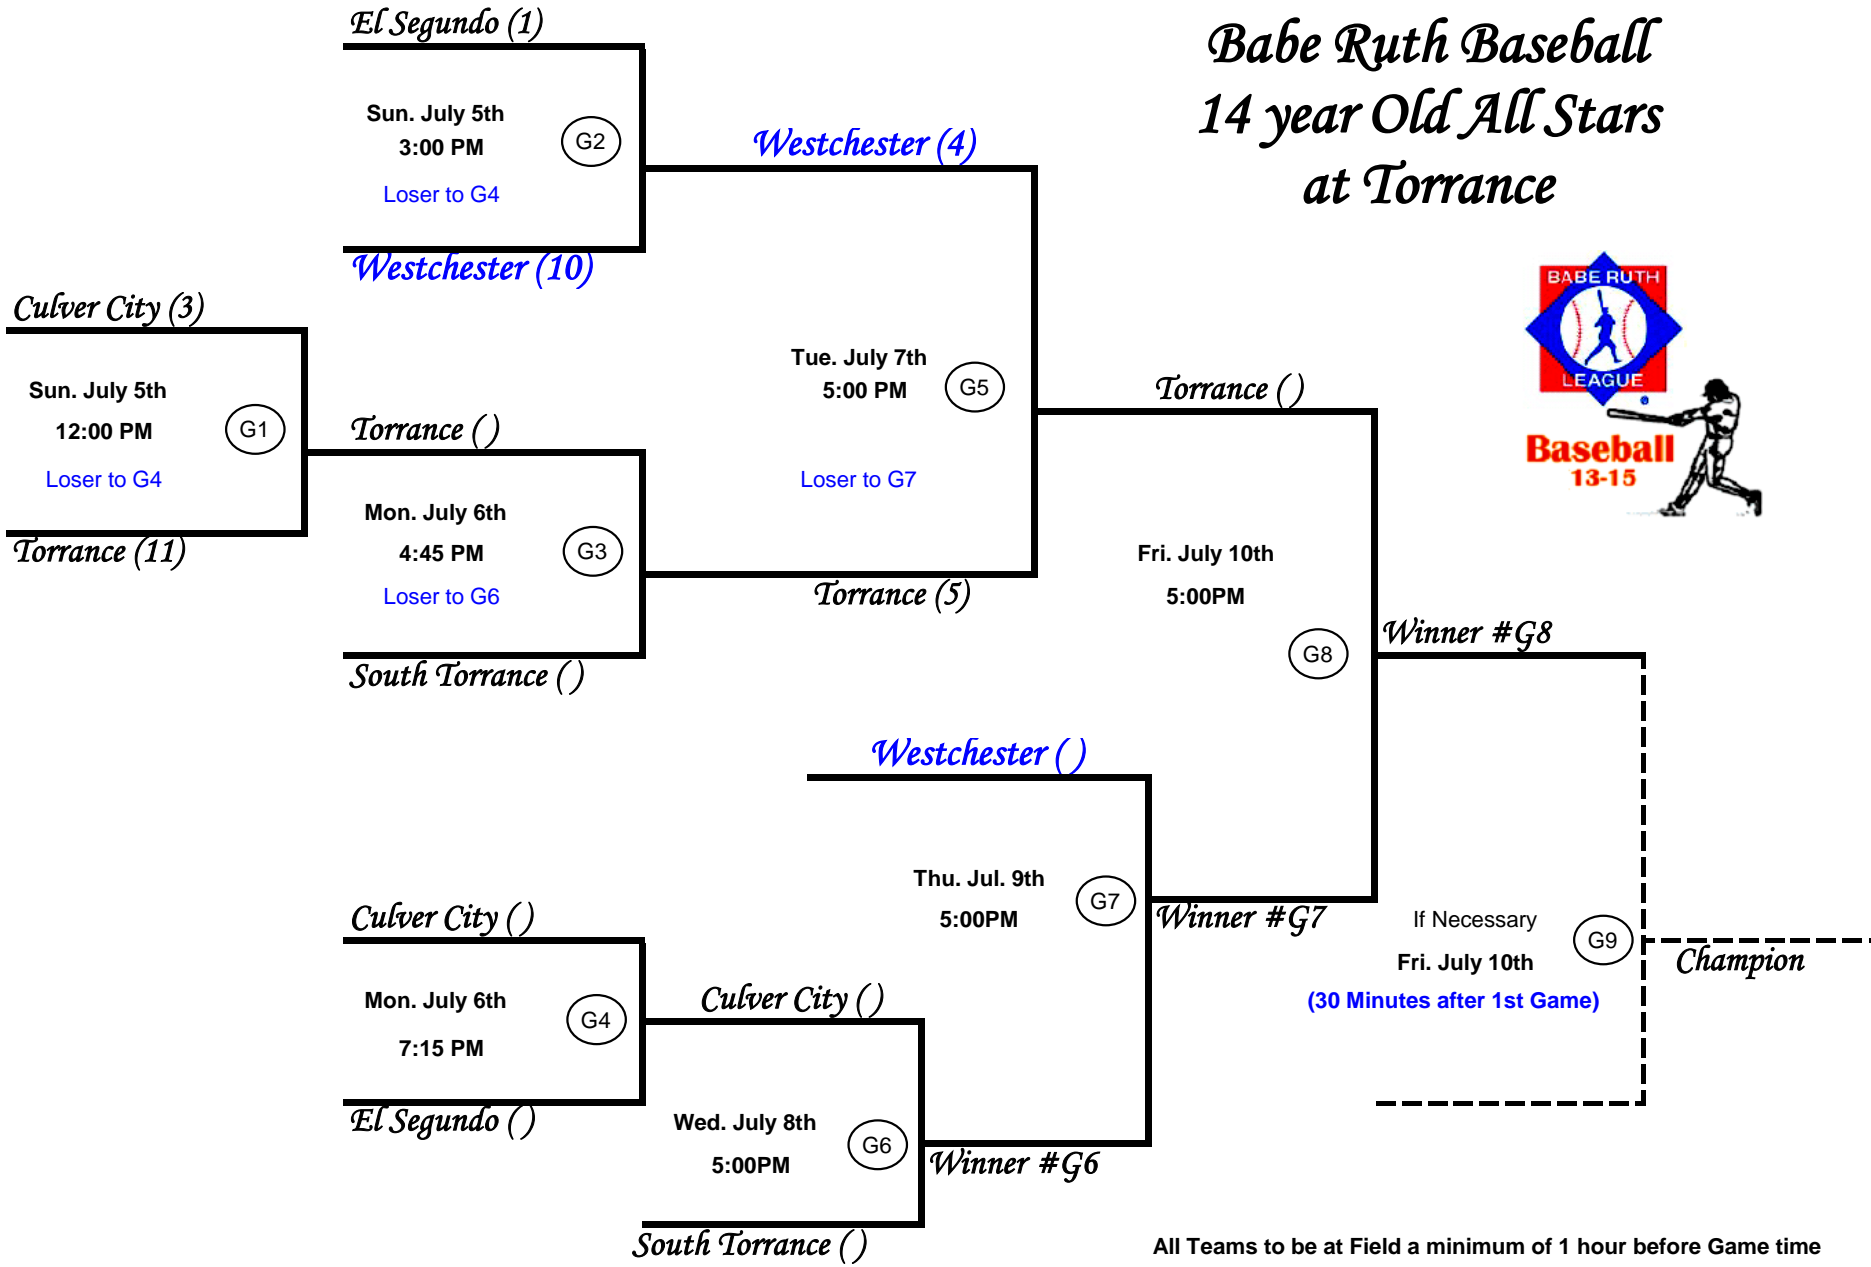

5-Team Double Elimination Bracket

2009 District 2 Tournament
 Babe Ruth Baseball
 14 year Old All Stars
 at Torrance

All Teams to be at Field a minimum of 1 hour before Game time